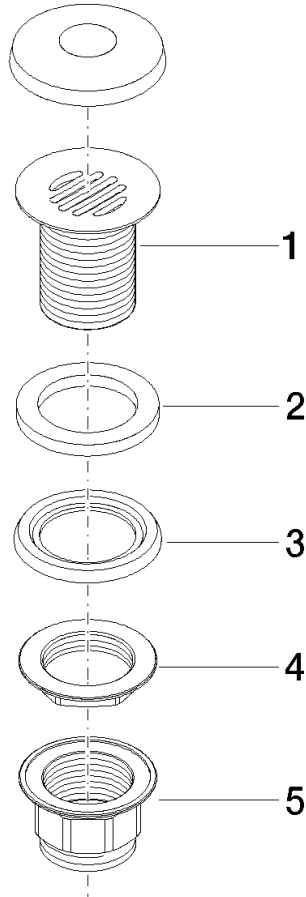

10 110 970

Fits: IMO, LULU, MADISON, MEM, TARA,
CL.1, LISSÉ, VAIA, META, CYO

	Brushed Light Gold	10 110 970-27
	Chrome	10 110 970-00
	Brushed Platinum	10 110 970-06
	Platinum	10 110 970-08
	Durabress (23kt Gold)	10 110 970-09
	Dark Chrome	10 110 970-19
	Light Gold	10 110 970-26
	Brushed Durabress (23kt Gold)	10 110 970-28
	Matte Black	10 110 970-33
	Brushed Bronze	10 110 970-42
	Brushed Champagne (22kt Gold)	10 110 970-46
	Champagne (22kt Gold)	10 110 970-47
	Brushed Chrome	10 110 970-93
	Brushed Dark Platinum	10 110 970-99

Grated waste 1 1/4" - Brushed Light Gold

IMO

10 110 970

Only suitable for sinks without an overflow.

10 110 970

10 110 970

Parts for other finishes can be found here: [Chrome](#)

Spare parts list

No.	Item Number	Name	Quantity used	Delivery time
1	09 11 01 025-27	cup	1	60
2	09 14 05 039 90	seal	1	2
3	09 14 03 025 90	seal	1	2
4	09 23 10 017 90	nut	1	2
5	09 23 10 020-27	nut	1	60